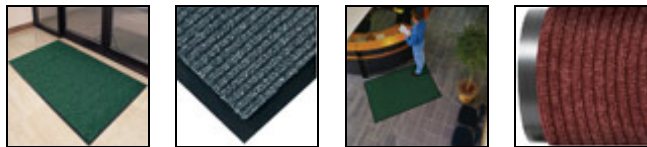

Ribbed Door Mats

Ribbed Door Mats boast a high-low ridge design to brush dirt and water from shoes and hold it in the trenches so the top surface of this door mat can effectively continue to keep floors clean.

Ribbed floor mats have ridges, or corrugations, running the length of the mat though these multi-directional door mats are equally effective regardless of the direction the floor mat is positioned.

These ribbed door mats have a polypropylene surface which is stain and fade resistant and allows these floors mats to dry quickly.

A vinyl backing and border is found on all sides of the mat.

Ribbed floor mats are designed for use in medium-duty use locations. For heavy traffic areas, we recommend our Super Ribbed Floor Mats.

To clean ribbed floor mats, simply shake out, vacuum or hose off.